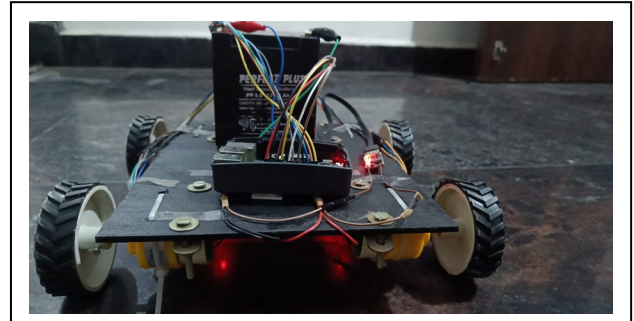

# CAMBRIDGE INSTITUTE OF TECHNOLOGY

K R Puram, Bangalore - 560036

## Cambrian House Of Student Start-ups, Entrepreneurship, and Innovation

A voice controlled smart wheelchair which can self navigate to a particular destination as the user desires. It uses AI/ML to figure out where the user wants to go and then maps a route to it and follows it. It saves most visited routes for easy navigation. It also locally stores the map of the house of the user with all the rooms labeled so that when the user wants to go to a particular room the user can just say the name of the room and the wheelchair would take to that room.