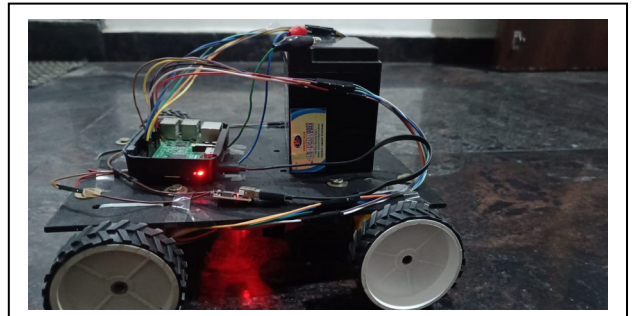

# CAMBRIDGE INSTITUTE OF TECHNOLOGY

K R Puram, Bangalore - 560036

## Cambrian House Of Student Start-ups, Entrepreneurship, and Innovation

A voice controlled smart wheelchair which can self navigate to a particular destination as the user desires. It uses AI/ML to figure out where the user wants to go and then maps a route to it and follows it. It saves most visited routes for easy navigation. It also locally stores the map of the house of the user with all the rooms labeled so that when the user wants to go to a particular room the user can just say the name of the room and the wheelchair would take to that room.