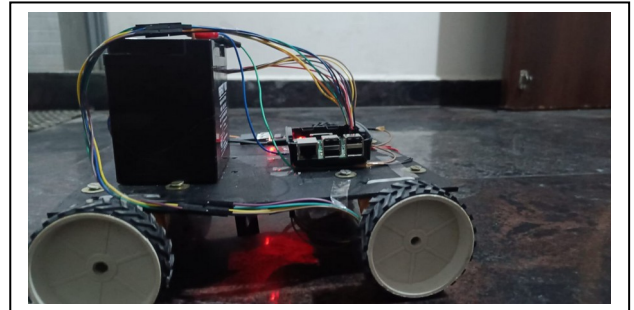

# CAMBRIDGE INSTITUTE OF TECHNOLOGY

K R Puram, Bangalore - 560036

## Cambrian House Of Student Start-ups, Entrepreneurship, and Innovation

A voice controlled smart wheelchair which can self navigate to a particular destination as the user desires. It uses AI/ML to figure out where the user wants to go and then maps a route to it and follows it. It saves most visited routes for easy navigation. It also locally stores the map of the house of the user with all the rooms labeled so that when the user wants to go to a particular room the user can just say the name of the room and the wheelchair would take to that room.