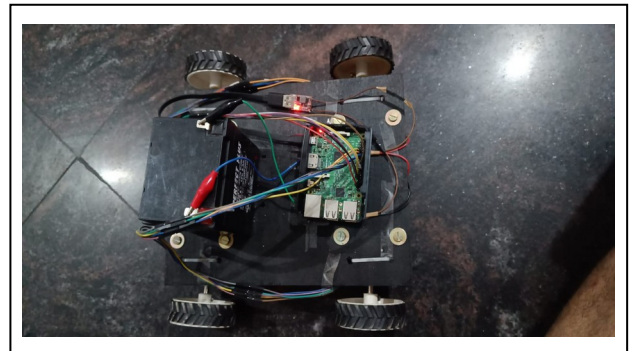

# CAMBRIDGE INSTITUTE OF TECHNOLOGY

K R Puram, Bangalore - 560036

## Cambrian House Of Student Start-ups, Entrepreneurship, and Innovation

A voice controlled smart wheelchair which can self navigate to a particular destination as the user desires. It uses AI/ML to figure out where the user wants to go and then maps a route to it and follows it. It saves most visited routes for easy navigation. It also locally stores the map of the house of the user with all the rooms labeled so that when the user wants to go to a particular room the user can just say the name of the room and the wheelchair would take to that room.