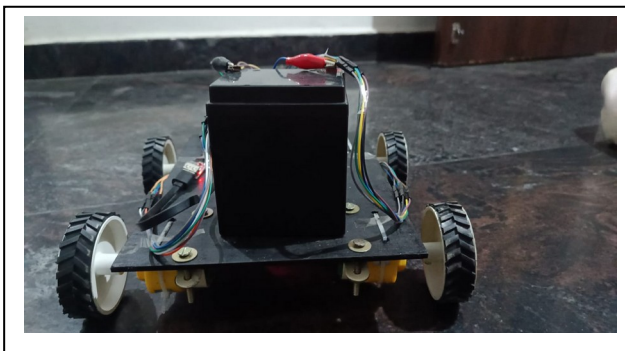

# CAMBRIDGE INSTITUTE OF TECHNOLOGY

K R Puram, Bangalore - 560036

## Cambrian House Of Student Start-ups, Entrepreneurship, and Innovation

A voice controlled smart wheelchair which can self navigate to a particular destination as the user desires. It uses AI/ML to figure out where the user wants to go and then maps a route to it and follows it. It saves most visited routes for easy navigation. It also locally stores the map of the house of the user with all the rooms labeled so that when the user wants to go to a particular room the user can just say the name of the room and the wheelchair would take to that room.